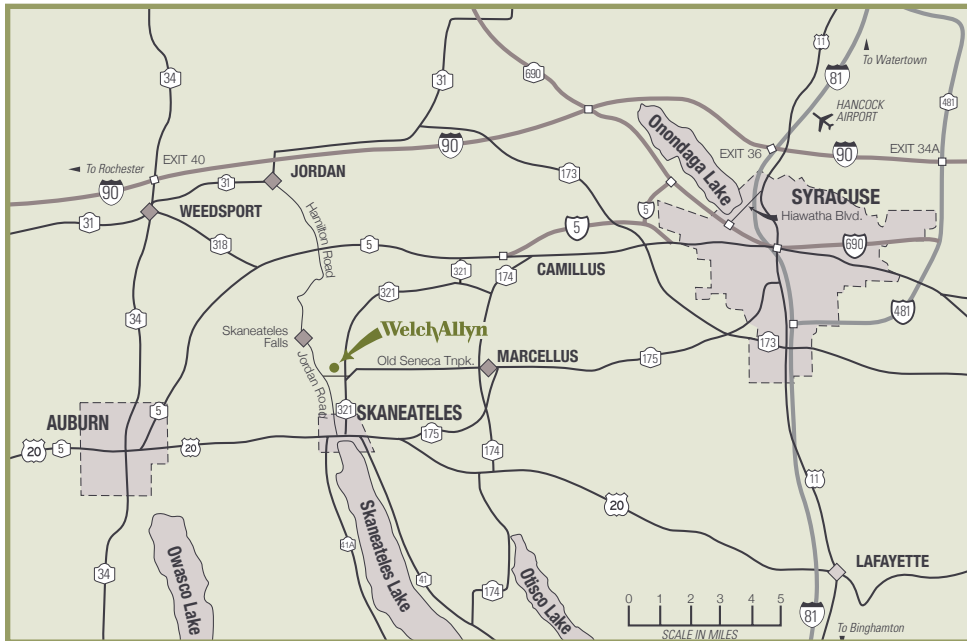

DIRECTIONS

4355 State Street Road
Skaneateles Falls, NY 13153
(p) 315.291.3700 (f) 315.291.3703
E-mail: lodge@welchallyn.com
thelodge.welchallyn.com

DIRECTIONS TO THE LODGE

FROM AIRPORT AND NORTH

1. Take I-81 SOUTH. Follow the signs to I-690 WEST.
2. Proceed on I-690 WEST. Follow signs to ROUTE 5 WEST (*toward Auburn*).
3. At the SECOND light, take a LEFT onto ROUTE 321. Travel approximately 6 miles (*Welch Alllyn will be on your RIGHT*).
4. Turn RIGHT into entrance marked SHIPPING and RECEIVING. Follow driveway and signage for The Lodge.
  The Lodge is a timber-framed building with a green roof set in the wooded area across from Welch Alllyn.

FROM EAST

Take I-90 (*Thruway*) WEST to EXIT 36 (*I-81 SOUTH*). Follow the signs to 690 WEST. Then follow directions 2-4 above.

FROM SOUTH

1. Take I-81 NORTH to EXIT 15 (*Lafayette*). Merge onto ROUTE 11.
2. Turn RIGHT at ROUTE 20 WEST
3. Travel on ROUTE 20 WEST for approximately 18 miles. You will arrive in the Village of Skaneateles; lake will be on your left.
4. Turn RIGHT onto ROUTE 321 (*State Street Road*). Travel approximately 2.5 miles. Welch Alllyn will be on your LEFT.
5. Turn Left into entrance marked SHIPPING and RECEIVING. Follow driveway and signage for The Lodge.
  The Lodge is a timber-framed building with a green roof set in the wooded area across from Welch Alllyn.

FROM WEST

1. Take I-90 (*Thruway*) EAST to EXIT 40. Turn RIGHT on ROUTE 34 SOUTH. Continue on ROUTE 34 SOUTH into Auburn (*via North Street*). You will pass a Holiday Inn (*approximately 9 miles*).
2. Stay in LEFT lane. At the FOURTH traffic light you will see the Phoenix Building (*tall building with gold lettering and a clock on top*). This is Genesee Street/ROUTE 20. Take ROUTE 20 EAST.
3. Travel approximately 7 miles into the Village of Skaneateles.
4. At the SECOND traffic light in the village, take a LEFT onto ROUTE 321 (*State Street Road*). Travel approximately 2.5 miles (*the Welch Alllyn facility and The Lodge entrance will be on your LEFT*).
5. Turn Left into entrance marked SHIPPING and RECEIVING. Follow driveway and signage for The Lodge.
  The Lodge is a timber-framed building with a green roof set in the wooded area across from Welch Alllyn.