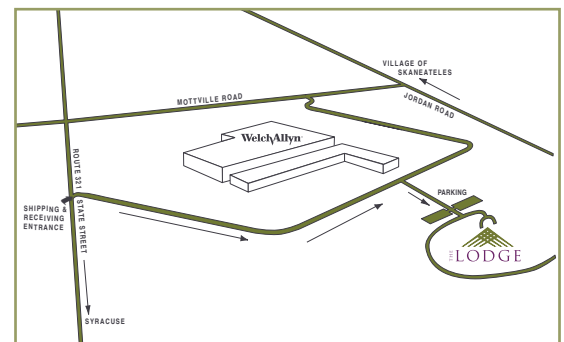

FROM EAST

Take I-90 (*Thruway*) WEST to EXIT 36 (*I-81 SOUTH*). Follow the signs to 690 WEST. Then follow directions 2-4 above.

FROM SOUTH

1. Take I-81 NORTH to EXIT 15 (*Lafayette*). Merge onto ROUTE 11.
2. Turn RIGHT at ROUTE 20 WEST
3. Travel on ROUTE 20 WEST for approximately 18 miles. You will arrive in the Village of Skaneateles; lake will be on your left.
4. Turn RIGHT onto ROUTE 321 (*State Street Road*). Travel approximately 2.5 miles. Welch Alllyn will be on your LEFT.
5. Turn Left into entrance marked SHIPPING and RECEIVING. Follow driveway and signage for The Lodge.
 The Lodge is a timber-framed building with a green roof set in the wooded area across from Welch Alllyn.

FROM WEST

1. Take I-90 (*Thruway*) EAST to EXIT 40. Turn RIGHT on ROUTE 34 SOUTH. Continue on ROUTE 34 SOUTH into Auburn (*via North Street*). You will pass a Holiday Inn (*approximately 9 miles*).
2. Stay in LEFT lane. At the FOURTH traffic light you will see the Phoenix Building (*tall building with gold lettering and a clock on top*). This is Genesee Street/ROUTE 20. Take ROUTE 20 EAST.
3. Travel approximately 7 miles into the Village of Skaneateles.
4. At the SECOND traffic light in the village, take a LEFT onto ROUTE 321 (*State Street Road*). Travel approximately 2.5 miles (*the Welch Alllyn facility and The Lodge entrance will be on your LEFT*).
5. Turn Left into entrance marked SHIPPING and RECEIVING. Follow driveway and signage for The Lodge.
 The Lodge is a timber-framed building with a green roof set in the wooded area across from Welch Alllyn.